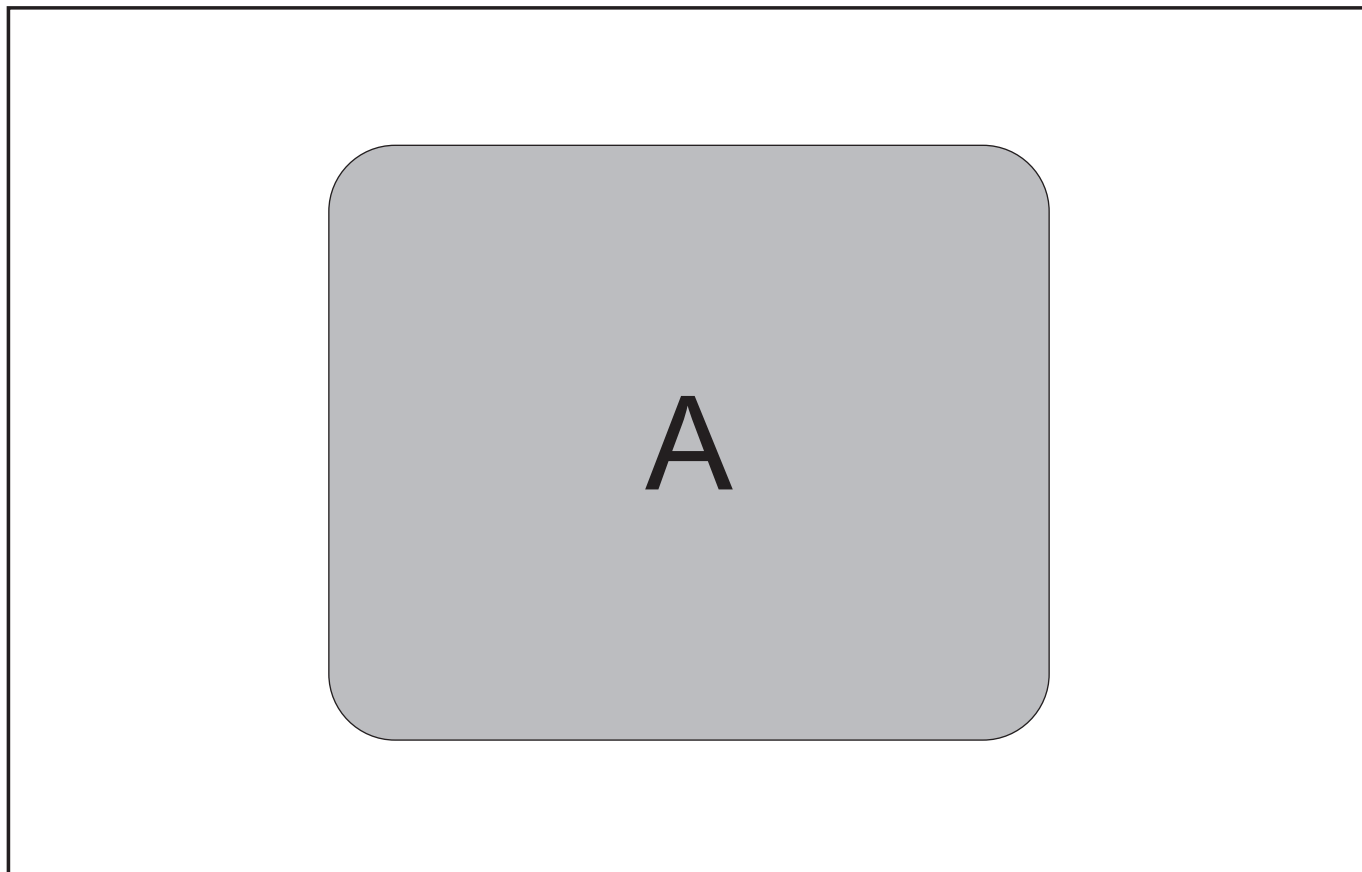

## Glide Mouse Pad

### Need to know:

- Includes 1-Position Sublimation (setup fee applies)
- **ARTWORK with BLEED: 230mm x 190mm**
- **ARTWORK with NO BACKGROUND: 207mm x 172mm**

#### **Position A**

1. Screen Print (SA) - 1 colour  
Size: 150mm wide x 150mm high
2. Sublimation (SUB) - Full colour  
Size: 220mm wide x 181.6mm high